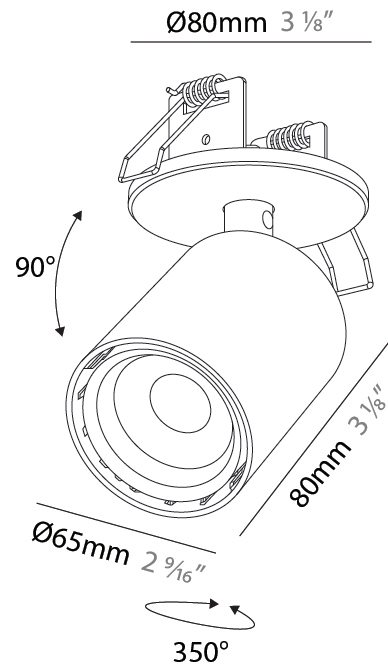

GENERAL

Series: Oiko Pro In
 Brand: Prolicht
 Division: Architectural
 Mounting Type: Surface
 Mounting Location: Ceiling
 Subcategory: Wallwash

PHYSICAL

Shape: Cylinder
 Diameter (mm): 65
 Diameter (in): 2 ⁹/₁₆
 Height (mm): 120
 Depth (mm): 50
 Height (in): 4 ³/₄
 Depth (in): 1 ¹⁵/₁₆
 Light Distribution: Adjustable / Direct
 Fixture Finish: SSR / BKV / CWI / CRY / HAB / UFT / ITA / RUA / FTG / MYG / LOD / PUS / FRO / FUP / KIA / POP / BLS / SPG / MEY / GOH / GUM / CHC / COM / ABZ / JAG / OBR / MOS / ROR
 Fixture Material: Aluminum
 Cut-out Measurements: 68mm / 2 11/16"

GENERAL

Series: Oiko Pro In
Brand: Prolicht
Division: Architectural
Mounting Type: Surface
Mounting Location: Ceiling
Subcategory: Spots

PHYSICAL

Shape: Cylinder
Diameter (mm): 65
Diameter (in): 2 ⁹ / ₁₆
Height (mm): 120
Depth (mm): 50
Height (in): 4 ³ / ₄
Depth (in): 1 ¹⁵ / ₁₆
Light Distribution: Adjustable / Direct
Fixture Finish: SSR / BKV / CWI / CRY / HAB / UFT / ITA / RUA / FTG / MYG / LOD / PUS / FRO / FUP / KIA / POP / BLS / SPG / MEY / GOH / GUM / CHC / COM / ABZ / JAG / OBR / MOS / ROR
Fixture Material: Aluminum
Cut-out Measurements: 68mm / 2 11/16"

OPTICAL

Beam Angle: 14
Adjustability: Rotational 350°; Tilt 90°

RATINGS AND CERTIFICATIONS

Certified By: CSA Certified to UL and CSA Standards
IP rating: IP20

A3D343-

PROJECT

TYPE

SPECIFIER

GENERAL

Series: Oiko Pro In
 Brand: Prolicht
 Division: Architectural
 Mounting Type: Trimless
 Mounting Location: Ceiling
 Subcategory: Spots

PHYSICAL

Shape: Cylinder
 Diameter (mm): 65
 Diameter (in): 2 ⁹/₁₆
 Height (mm): 120
 Depth (mm): 50
 Height (in): 4 ³/₄
 Depth (in): 1 ¹⁵/₁₆
 Light Distribution: Adjustable / Direct
 Fixture Finish: SSR / BKV / CWI / CRY / HAB / UFT / ITA / RUA / FTG / MYG / LOD / PUS / FRO / FUP / KIA / POP / BLS / SPG / MEY / GOH / GUM / CHC / COM / ABZ / JAG / OBR / MOS / ROR
 Fixture Material: Aluminum
 Cut-out Measurements: 68mm / 2 11/16"